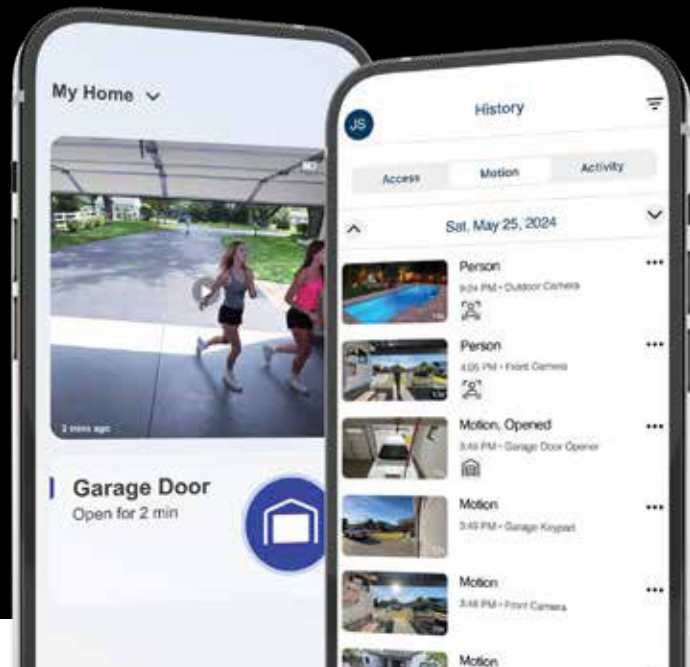

Do more with myQ

Use the myQ app to control, secure and monitor your garage and conveniently share and manage access to your home without sharing passcodes or keys. Also, take the hassle out of service repair and easily connect to a trusted Dealer through the myQ app.

Included in the box

3-Button Remote Control

Operates up to 3 openers or myQ light accessories. Safeguards your home with Security+ 3.0™.

L993S

Multi-Function Control Panel

Operates the garage door opener and lights from inside the garage. Allows for fast, easy programming of accessories with learn button.