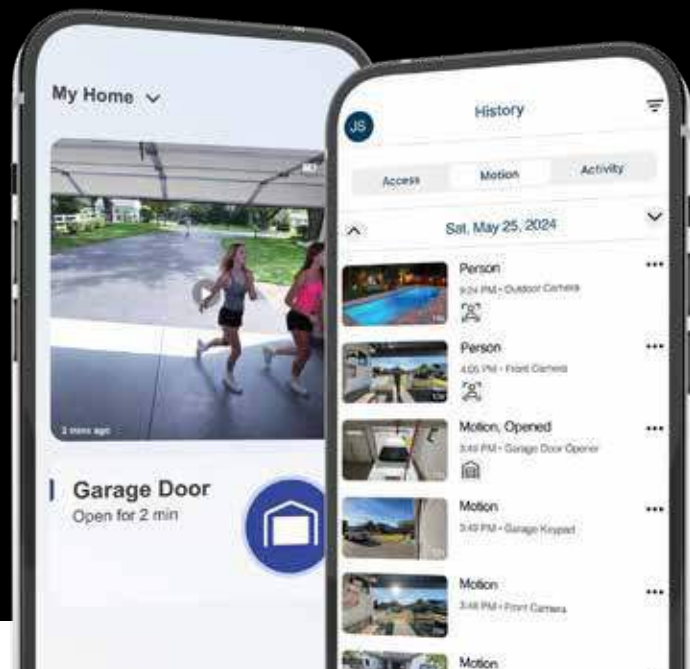

Manage lighting and access from one spot.

Live Garage View

Monitor your garage in real time with a wide-angle camera and the myQ app.

Standard Garage Lighting

Illuminate your garage with dependable built-in lighting for safer, easier access—any time of day. (60-watt LED equivalent bulb not included)

Included in the box

Do more with myQ

Use the myQ app to control, secure and monitor your garage and conveniently share and manage access to your home without sharing passcodes or keys. Also, take the hassle out of service repair and easily connect to a trusted Dealer through the myQ app.

3-Button Remote Control

Operates up to 3 openers or myQ light accessories. Safeguards your home with Security+ 3.0™.

L993S

Multi-Function Control Panel

Operates the garage door opener and lights from inside the garage. Allows for fast, easy programming of accessories with learn button.