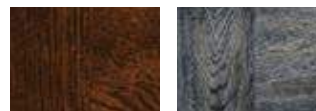

FEATURES

- The finished steel surface simulates a real stained door without the hassles of staining and the ongoing maintenance of wood.
- For Gallery® Steel, Bridgeport™ Steel and Classic™ Steel doors, the woodgrain pattern runs horizontal along the rails and vertical along the stiles and panels for an authentic, natural look, while on the Canyon Ridge® and Modern Steel™ doors, the woodgrain runs uni-directional for an authentic, architecturally accurate look.
- Available in Walnut, Dark, Cherry, Medium and Slate Finishes that complement entry doors, shutters and other exterior stained wood products.
- The exterior surface texture complements the woodgrain pattern being used. For Gallery® Steel 3-Layer, Bridgeport™ Steel 3-Layer and Classic™ Steel Premium doors, a stucco texture accentuates the bi-directional pattern.
- For Gallery® Steel 1 & 2-Layer, Bridgeport™ Steel 1 & 2-Layer, Canyon Ridge® and Modern Steel™ doors, a woodgrain surface texture helps to make the door appear more true to life.
- Modern Steel™ Ultra-Grain® Plank finishes are offered on select Modern Steel™ 3-Layer flush doors. The horizontal planks bring a reclaimed wood look appearance.
- Available for select WindCode® applications.

Window frames, grilles and inserts are color matched to coordinate with each finish. All window options are available.

FINISHES

CANYON RIDGE® CARRIAGE HOUSE 4-LAYER AND CANYON RIDGE® LOUVER* ULTRA-GRAIN® CYPRESS FINISHES

Cypress Walnut Cypress Medium Cypress Slate

GALLERY® STEEL 3-LAYER AND BRIDGEPORT™ STEEL 3-LAYER ULTRA-GRAIN® OAK FINISHES

Oak Walnut Oak Dark Oak Medium Oak Slate

GALLERY® STEEL 1 & 2-LAYER AND BRIDGEPORT™ STEEL 1 & 2-LAYER ULTRA-GRAIN® OAK FINISHES*