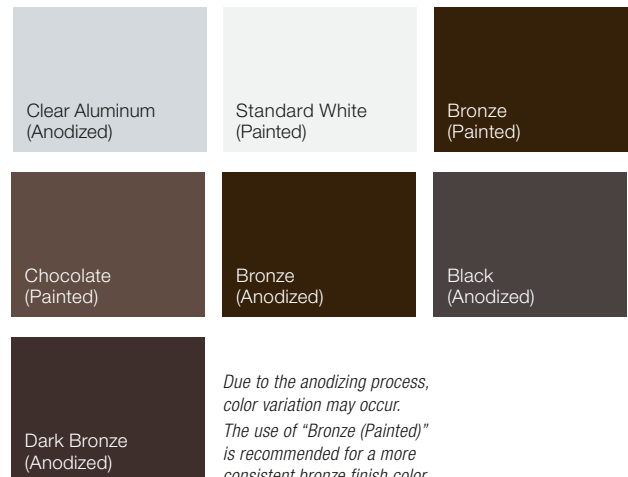

FRAME/SOLID PANEL COLOR OPTIONS