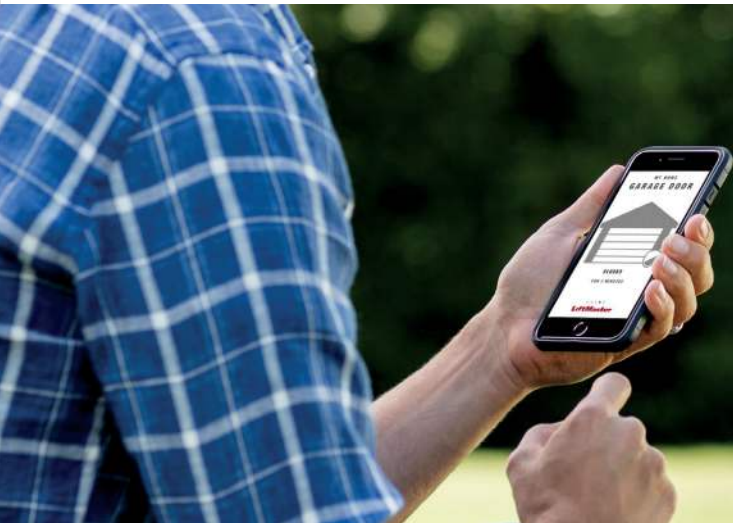

REMOTE ACCESS

Built-in Wi-Fi® makes it easy to connect the opener with your smart device. Receive alerts and open and close the garage door from anywhere with the MyQ® App.*

*MyQ Remote LED Light must be installed to enable use of Timer-to-Close or MyQ smartphone control of the garage door. See User Guide for additional information.