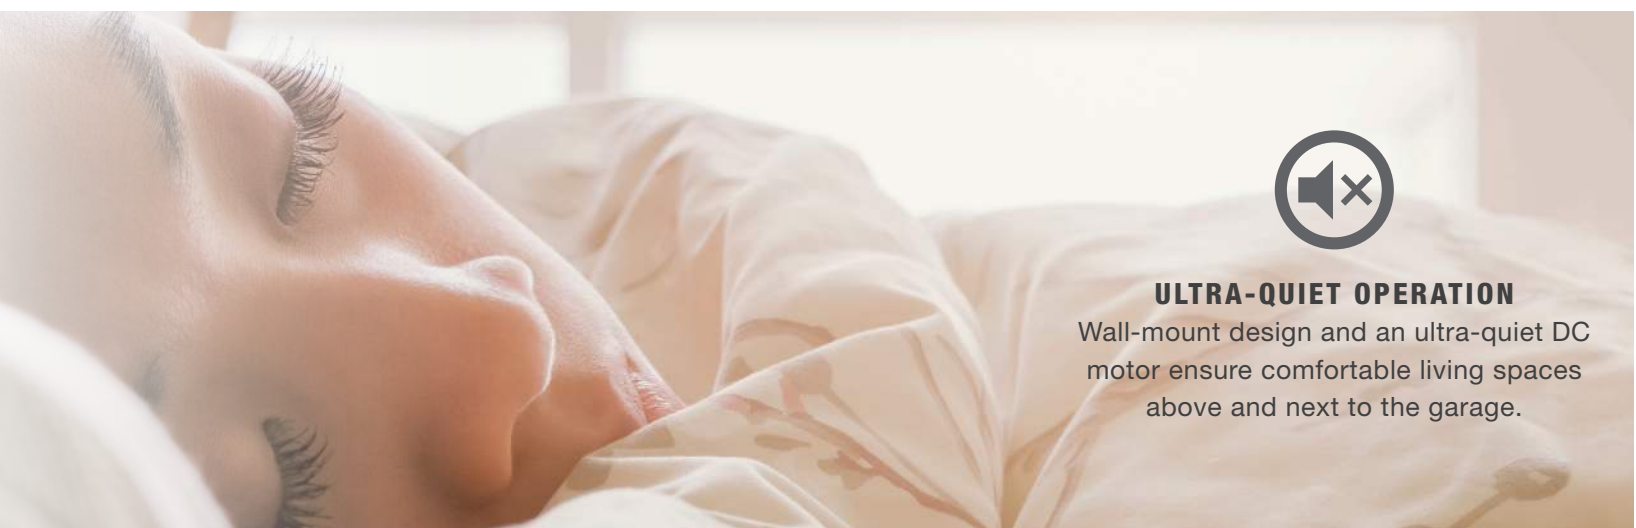

AUTOMATIC ILLUMINATION

The MyQ Remote LED Light mounts anywhere in the garage to brightly light the way as you come and go.

ULTRA-QUIET OPERATION

Wall-mount design and an ultra-quiet DC motor ensure comfortable living spaces above and next to the garage.