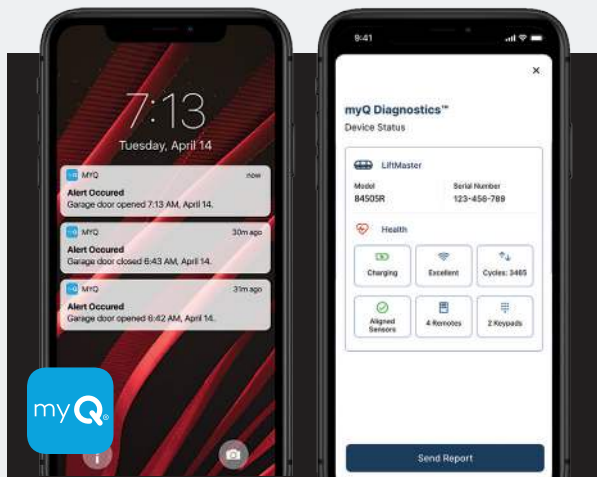

Smartphone Control

Control, secure and monitor the garage with the myQ app-anytime, from anywhere

Battery Backup

Lets you get in and out when the power is down

2-way communication

Hear what's happening in the garage. Includes adjustable volume and ability to enable or disable the mic through the myQ app

Quiet operation

An ultra-quiet DC motor and strong belt drive system ensures for comfortable living spaces near the garage

myQ Diagnostics Compatible

myQ Diagnostics in the myQ app provides real-time insights for your garage door via the Health Report. You will be sent alerts if an issue arises and you will be quickly connected to professional services if needed

Works with Amazon Key and Walmart+InHome

For convenient and secure In-Garage Delivery of Amazon and Walmart packages and groceries – watch deliveries happen in real-time

Do more with myQ

Use the myQ app to control, secure and monitor your garage and conveniently share and manage access to your home without sharing passcodes or keys. Also, take the hassle out of service repair and easily connect to a trusted Dealer through the myQ app.