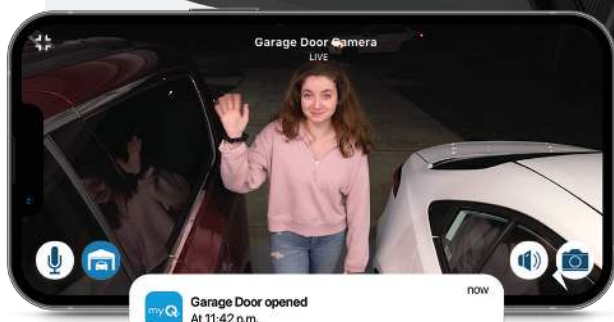

84504R

Popular features

Built-in Camera

- 130° wide angle camera that lets you monitor the garage through a live feed recorded event through the myQ® app
- Receive alerts and recordings in 1080p full HD video when motion is detected
- High Dynamic Range and Night Vision for greater image quality in high/low light environments
- Garage Climate Performance includes extreme climate operating range of -13 to 131°F

Smartphone Control

Control, secure and monitor the garage with the myQ app-anytime, from anywhere

Battery Backup

Lets you get in and out when the power is down

2-way communication

Hear what's happening in the garage. Includes adjustable volume and ability to enable or disable the mic through the myQ app

Quiet operation

An ultra-quiet DC motor and strong belt drive system ensures for comfortable living spaces near the garage

myQ Diagnostics Compatible

myQ Diagnostics in the myQ app provides real-time insights for your garage door via the Health Report. You will be sent alerts if an issue arises and you will be quickly connected to professional services if needed

Works with Amazon Key and Walmart+InHome

For convenient and secure In-Garage Delivery of Amazon and Walmart packages and groceries – watch deliveries happen in real-time

Do more with myQ

Use the myQ app to control, secure and monitor your garage and conveniently share and manage access to your home without sharing passcodes or keys. Also, take the hassle out of service repair and easily connect to a trusted Dealer through the myQ app.