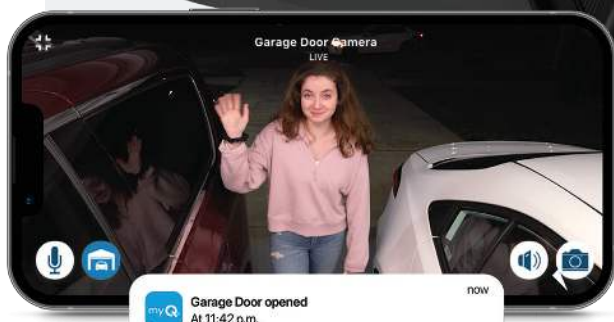

Works with Amazon Key and Walmart+InHome

For convenient and secure In-Garage Delivery of Amazon and Walmart packages and groceries – watch deliveries happen in real-time