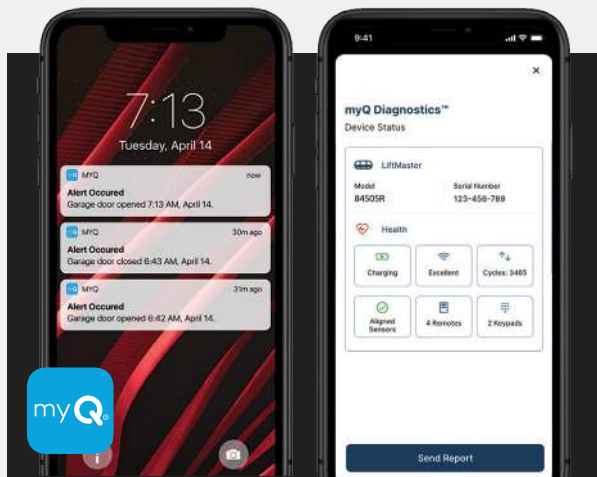

#### myQ Diagnostics Compatible

myQ Diagnostics in the myQ app provides real-time insights for your garage door via the Health Report. You will be sent alerts if an issue arises and you will be quickly connected to professional services if needed

### Do more with myQ

Use the myQ app to control, secure and monitor your garage and conveniently share and manage access to your home without sharing passcodes or keys. Also, take the hassle out of service repair and easily connect to a trusted Dealer through the myQ app.