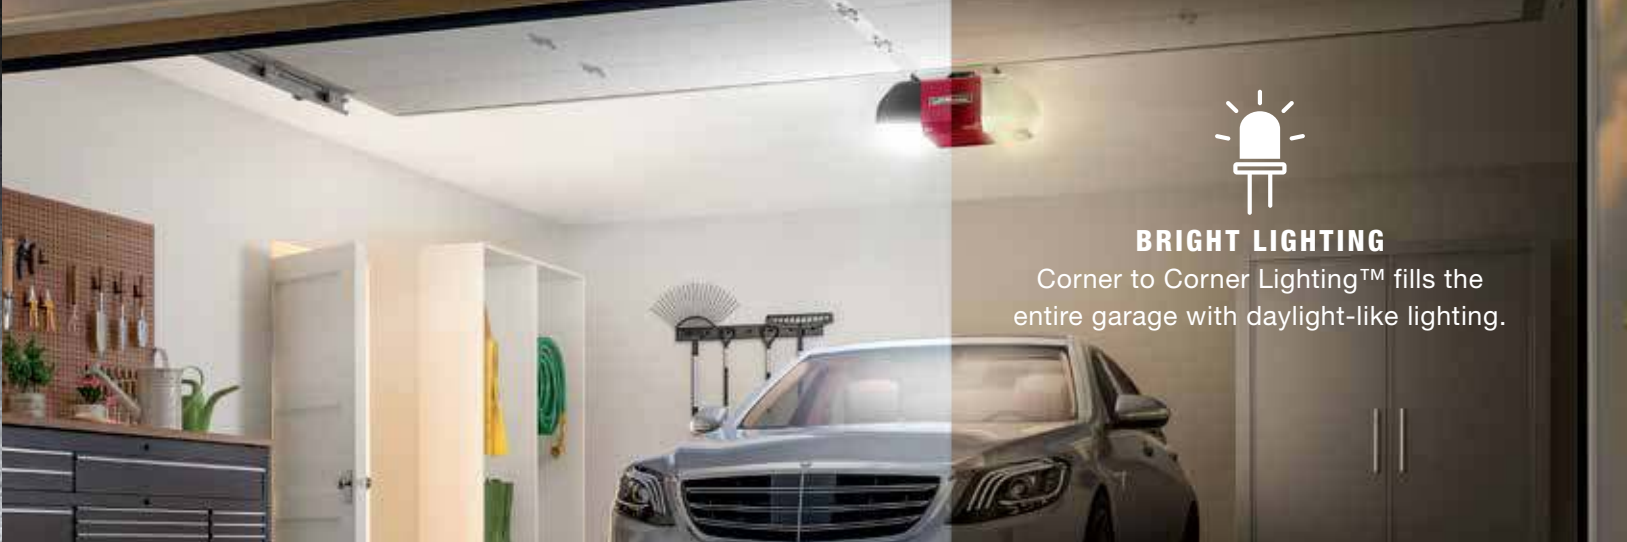

BRIGHT LIGHTING

Corner to Corner Lighting™ fills the entire garage with daylight-like lighting.