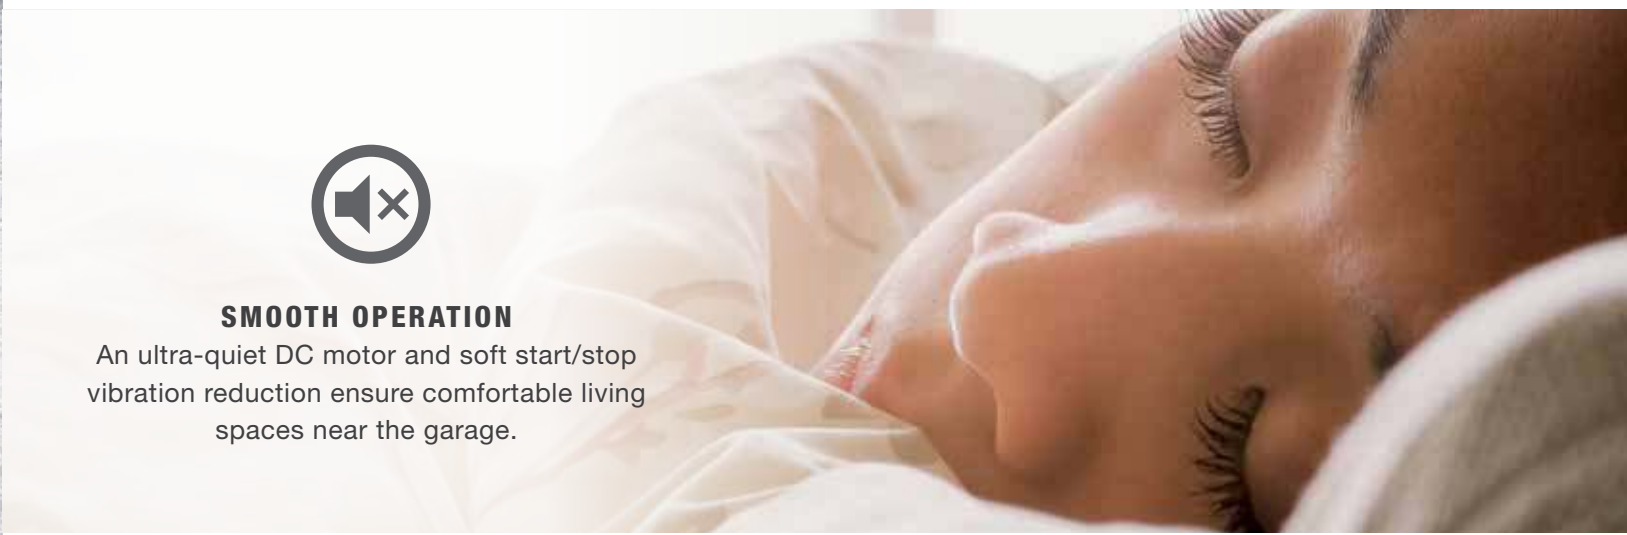

ENHANCED
COMFORT

Connectivity comes standard: The WLED has Wi-Fi built in—no extra connection accessories are needed.

EASIEST WAY
TO CONNECT

BRIGHT LIGHTING

Corner to Corner Lighting™ fills the entire garage with daylight-like lighting.